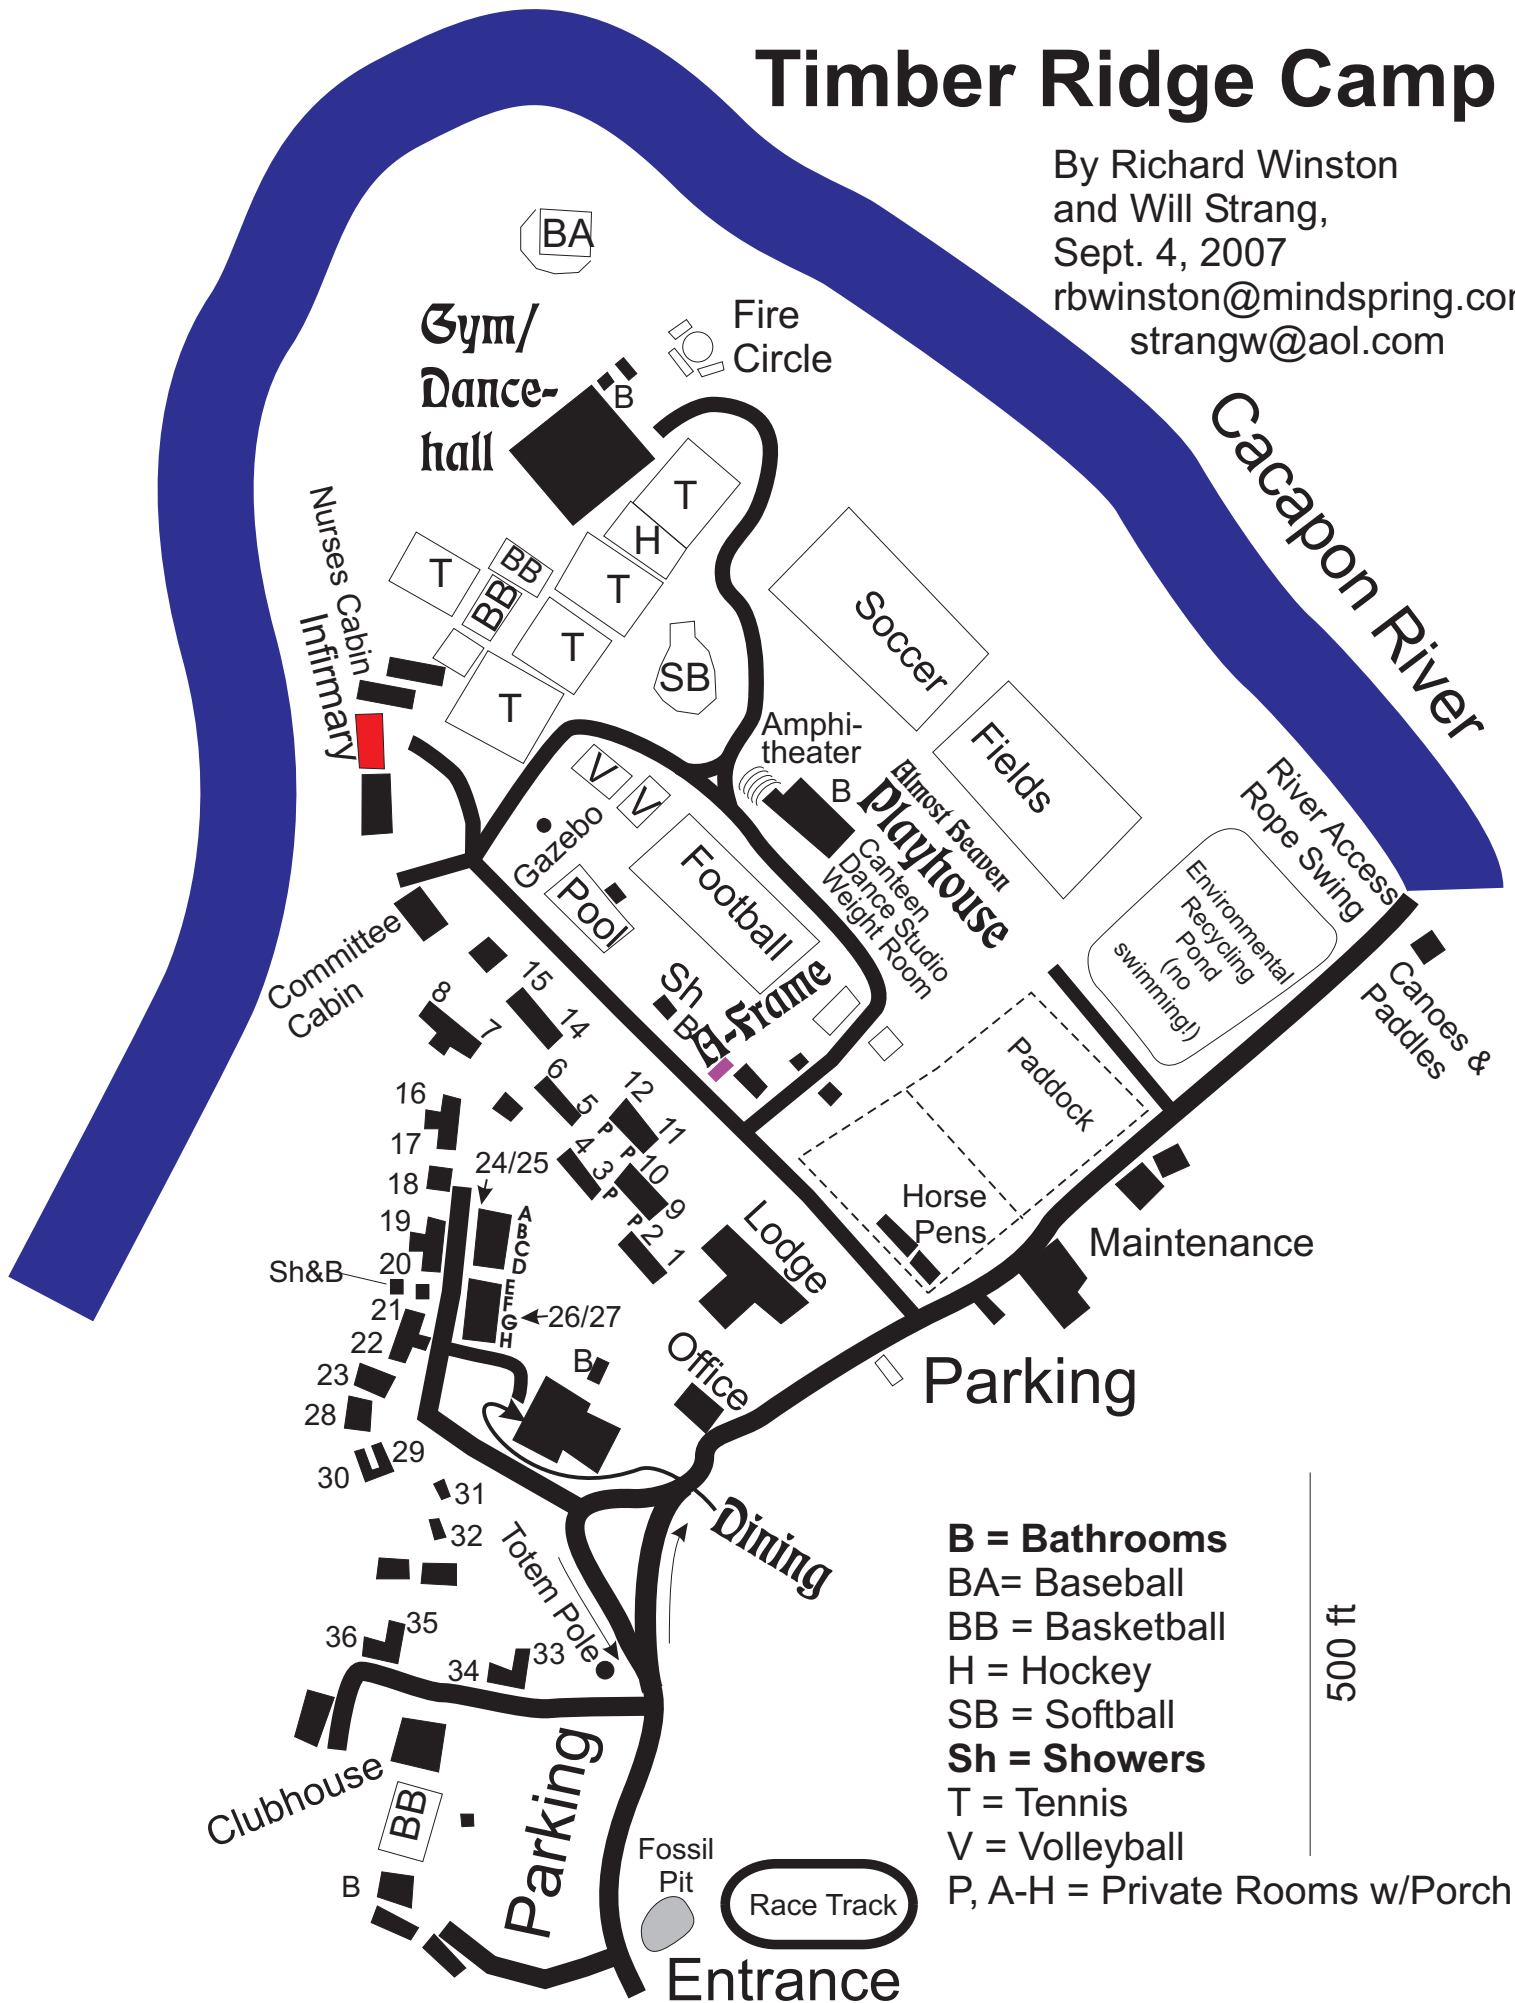

# Timber Ridge Camp

By Richard Winston  
and Will Strang,  
Sept. 4, 2007  
rbwinston@mindspring.com  
strangw@aol.com

- B = Bathrooms**
- BA = Baseball**
- BB = Basketball**
- H = Hockey**
- SB = Softball**
- Sh = Showers**
- T = Tennis**
- V = Volleyball**
- P, A-H = Private Rooms w/Porch**

500 ft

Entrance